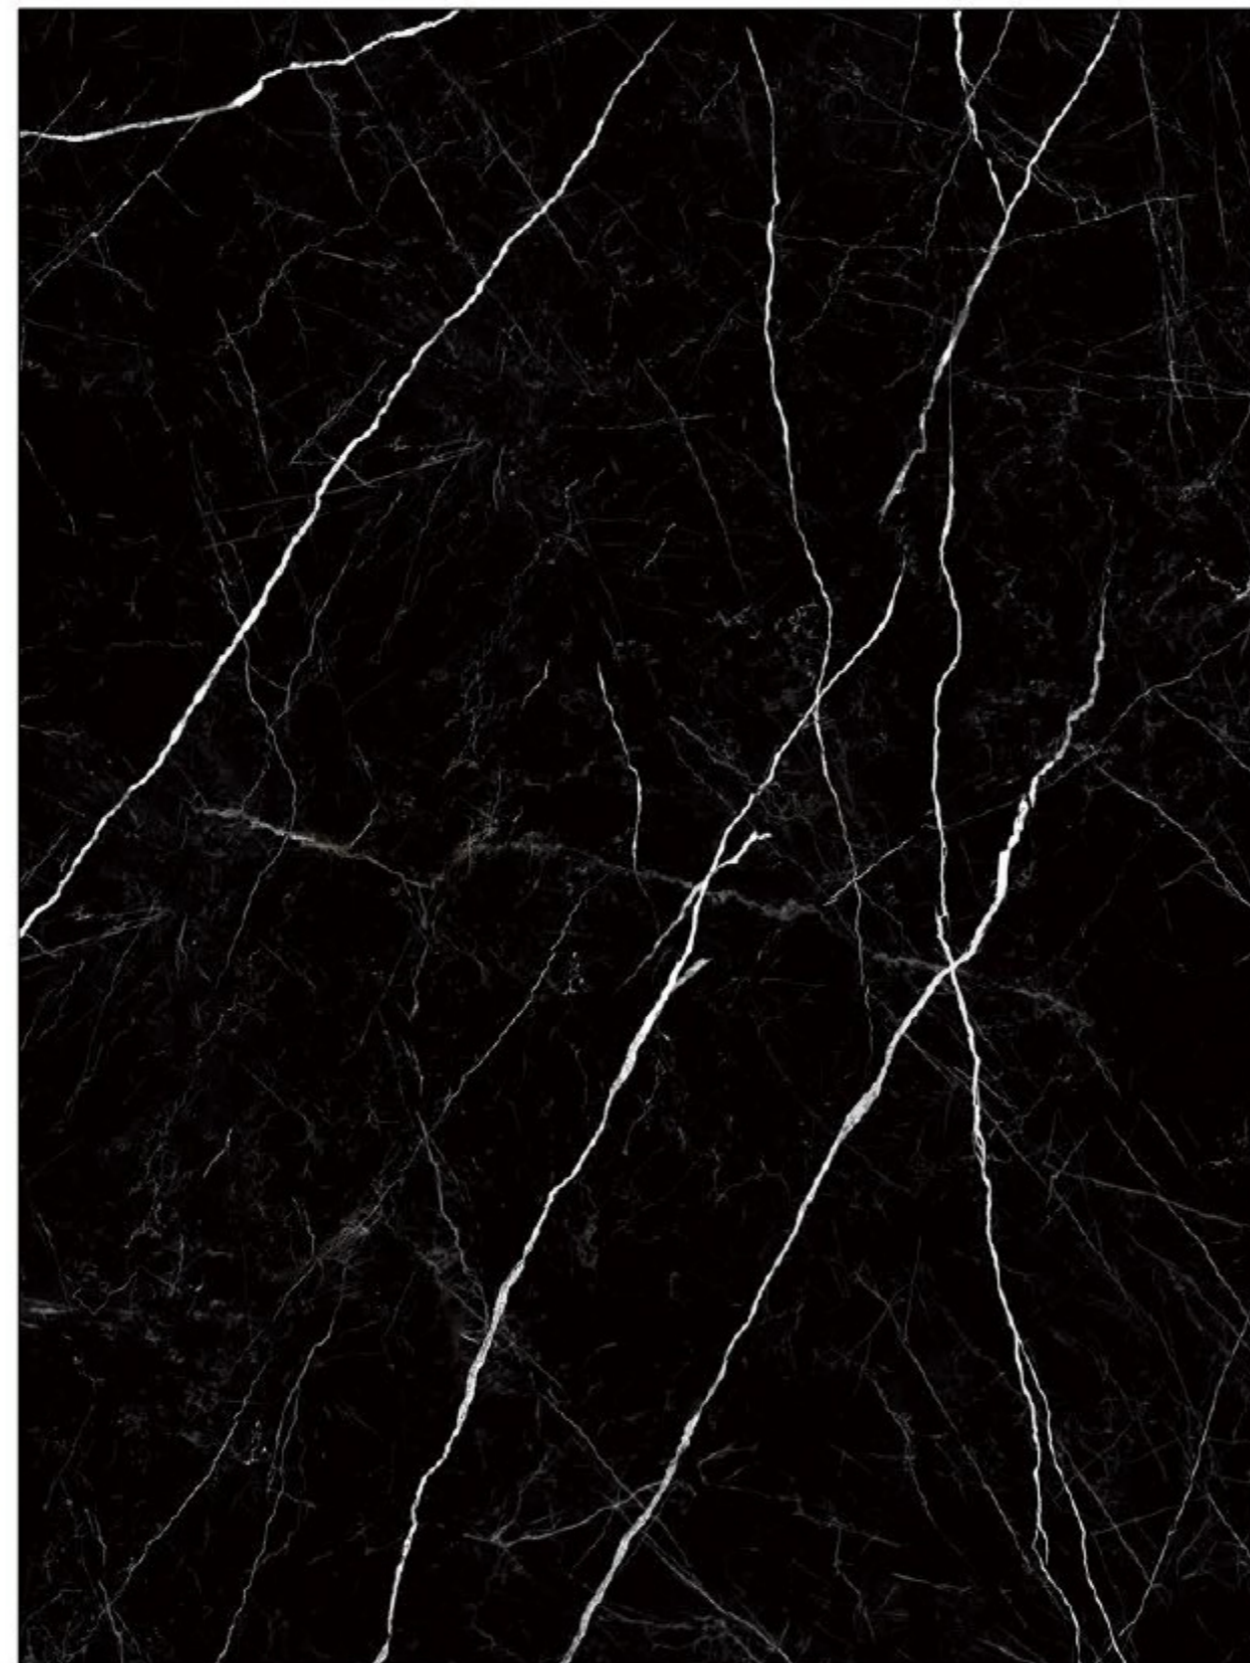

Design Name

BLACK CORAS

Size : 1200x1600_{mm}

Thickness : 15_{mm}

Body Color : Black

Finish : Polished

Design Name

NERO MARQUINA