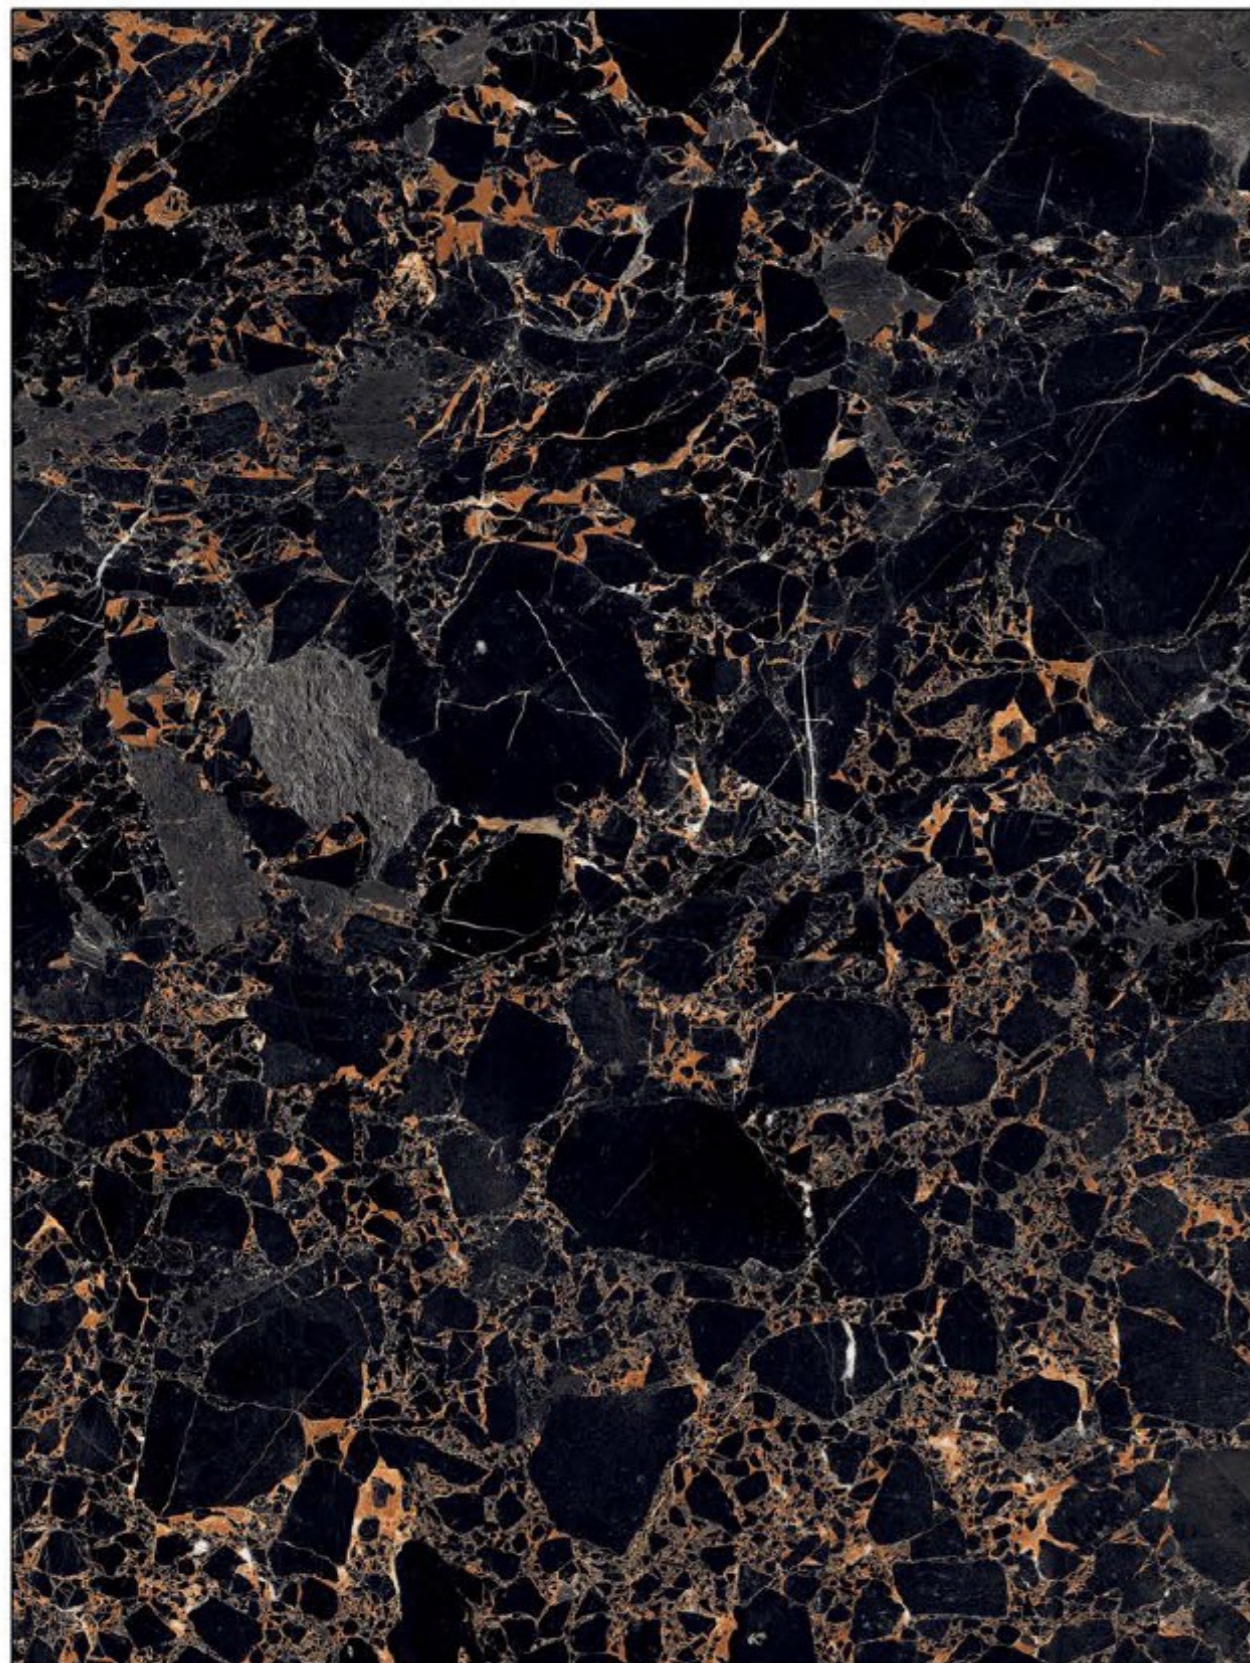

Design Name

THUNDER BLACK

Size : 1200x1600_{mm}

Thickness : 15_{mm}

Body Color : Black

Finish : Polished