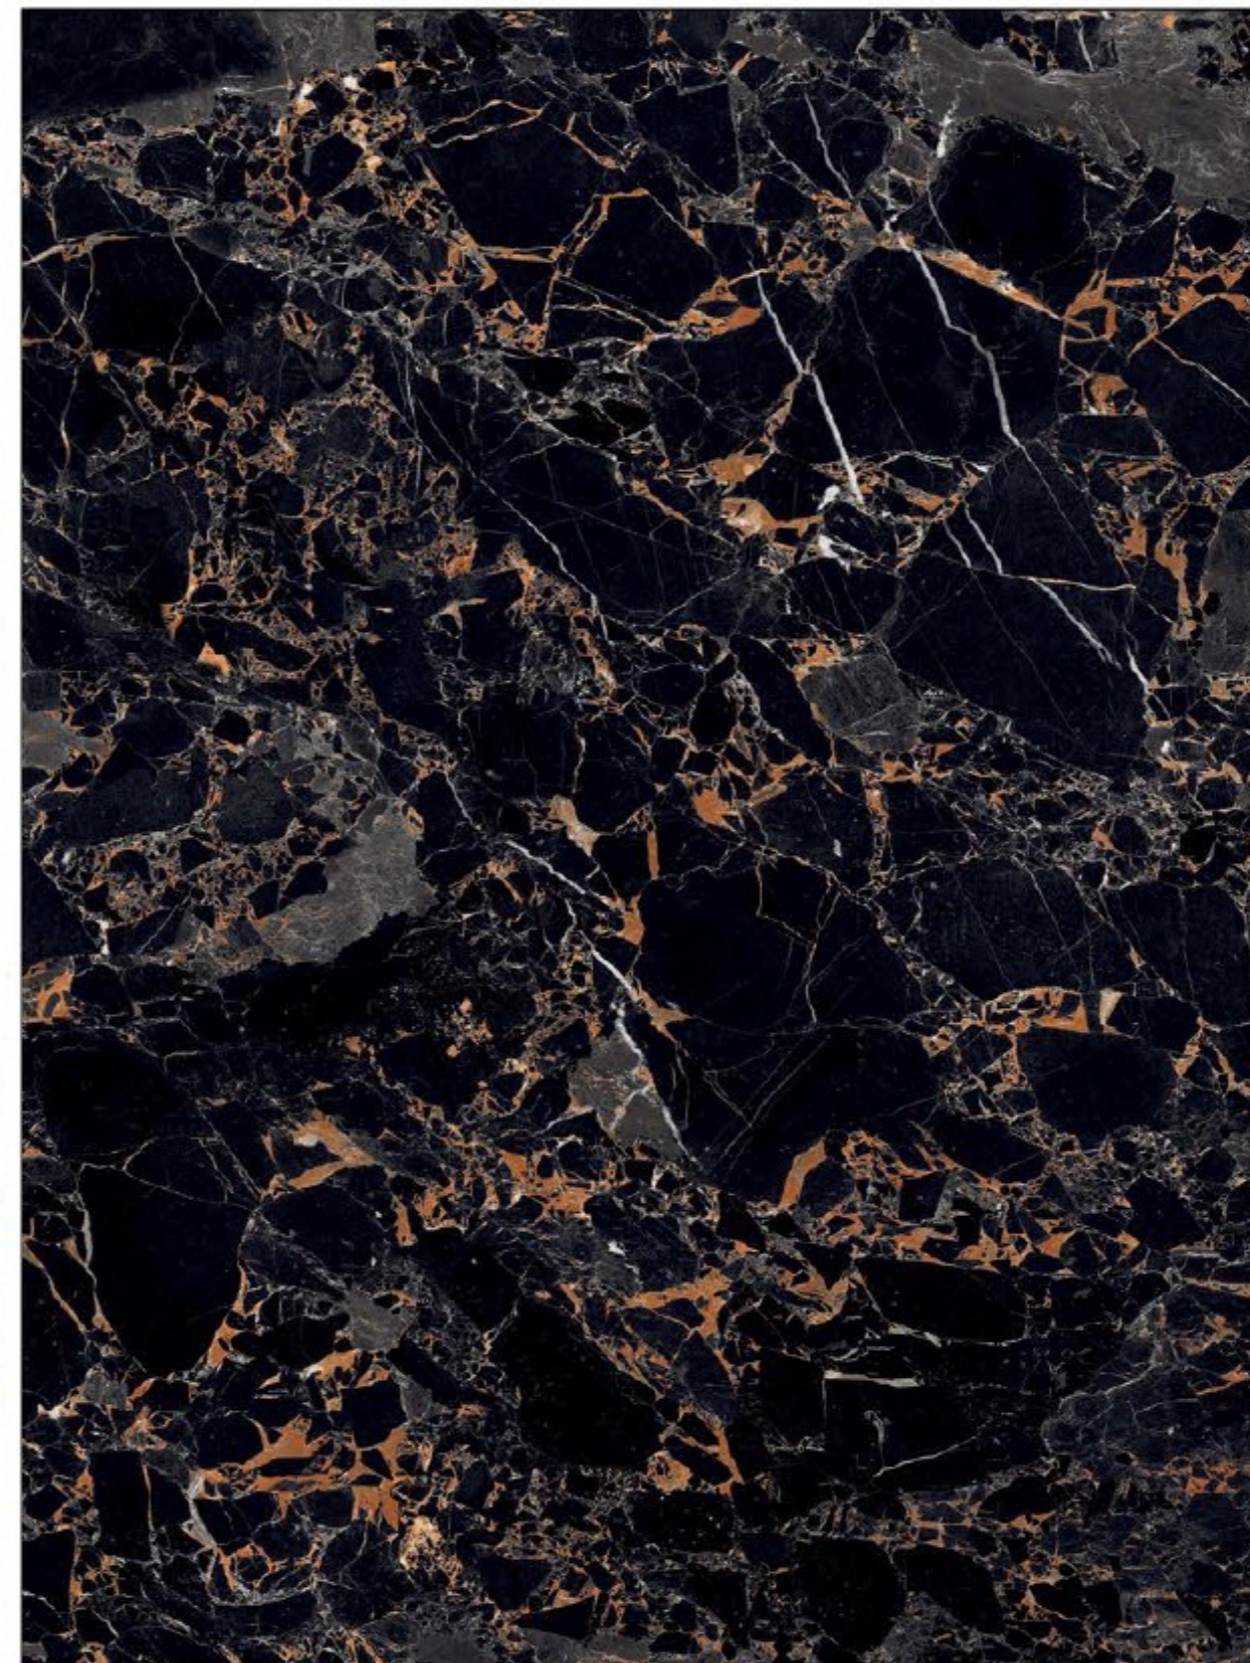

Design Name

THUNDER BLACK

Size : 1200x1600_{mm}

Thickness : 15_{mm}

Body Color : Black

Finish : Polished