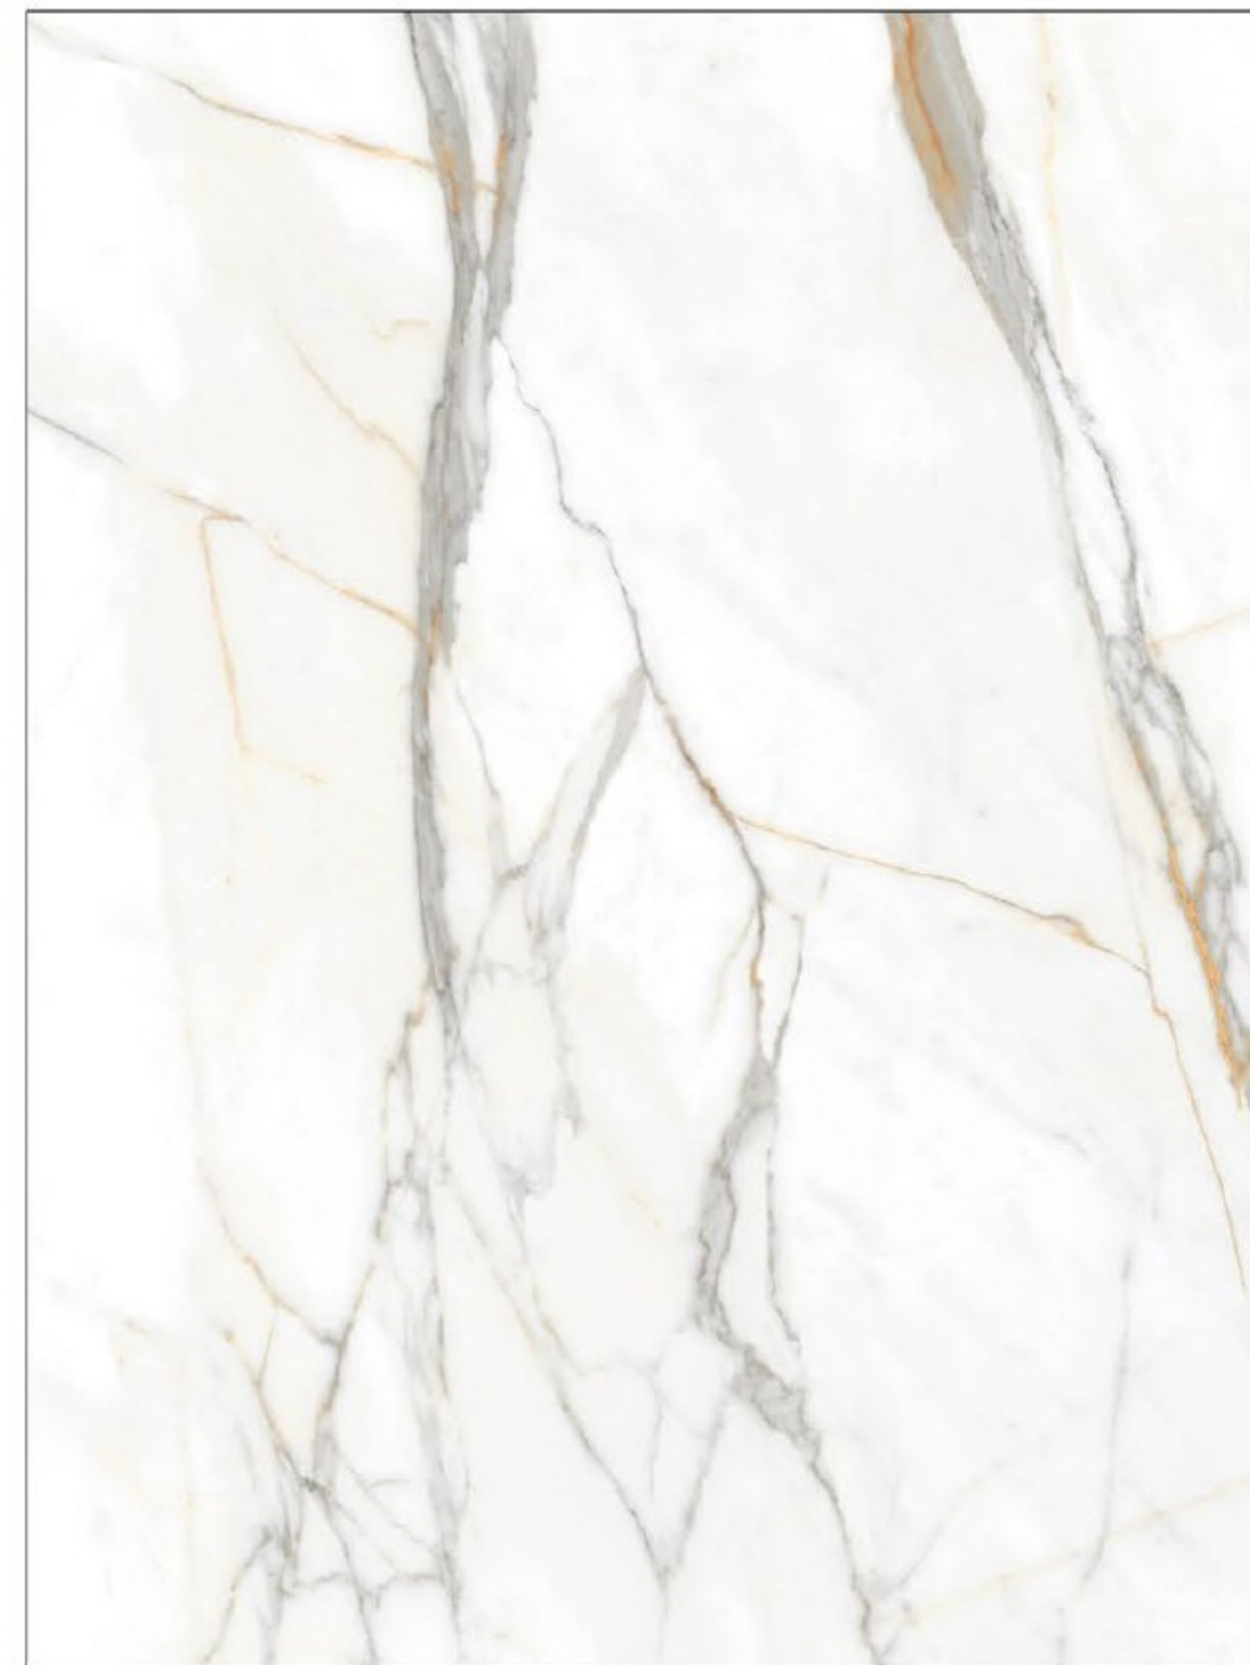

Size : 1200x1600_{mm}

Thickness : 15_{mm}

Body Color : White

Finish : Polished

Design Name

STATUARIO DOES

Size : 1200x1600_{mm}

Thickness : 15_{mm}