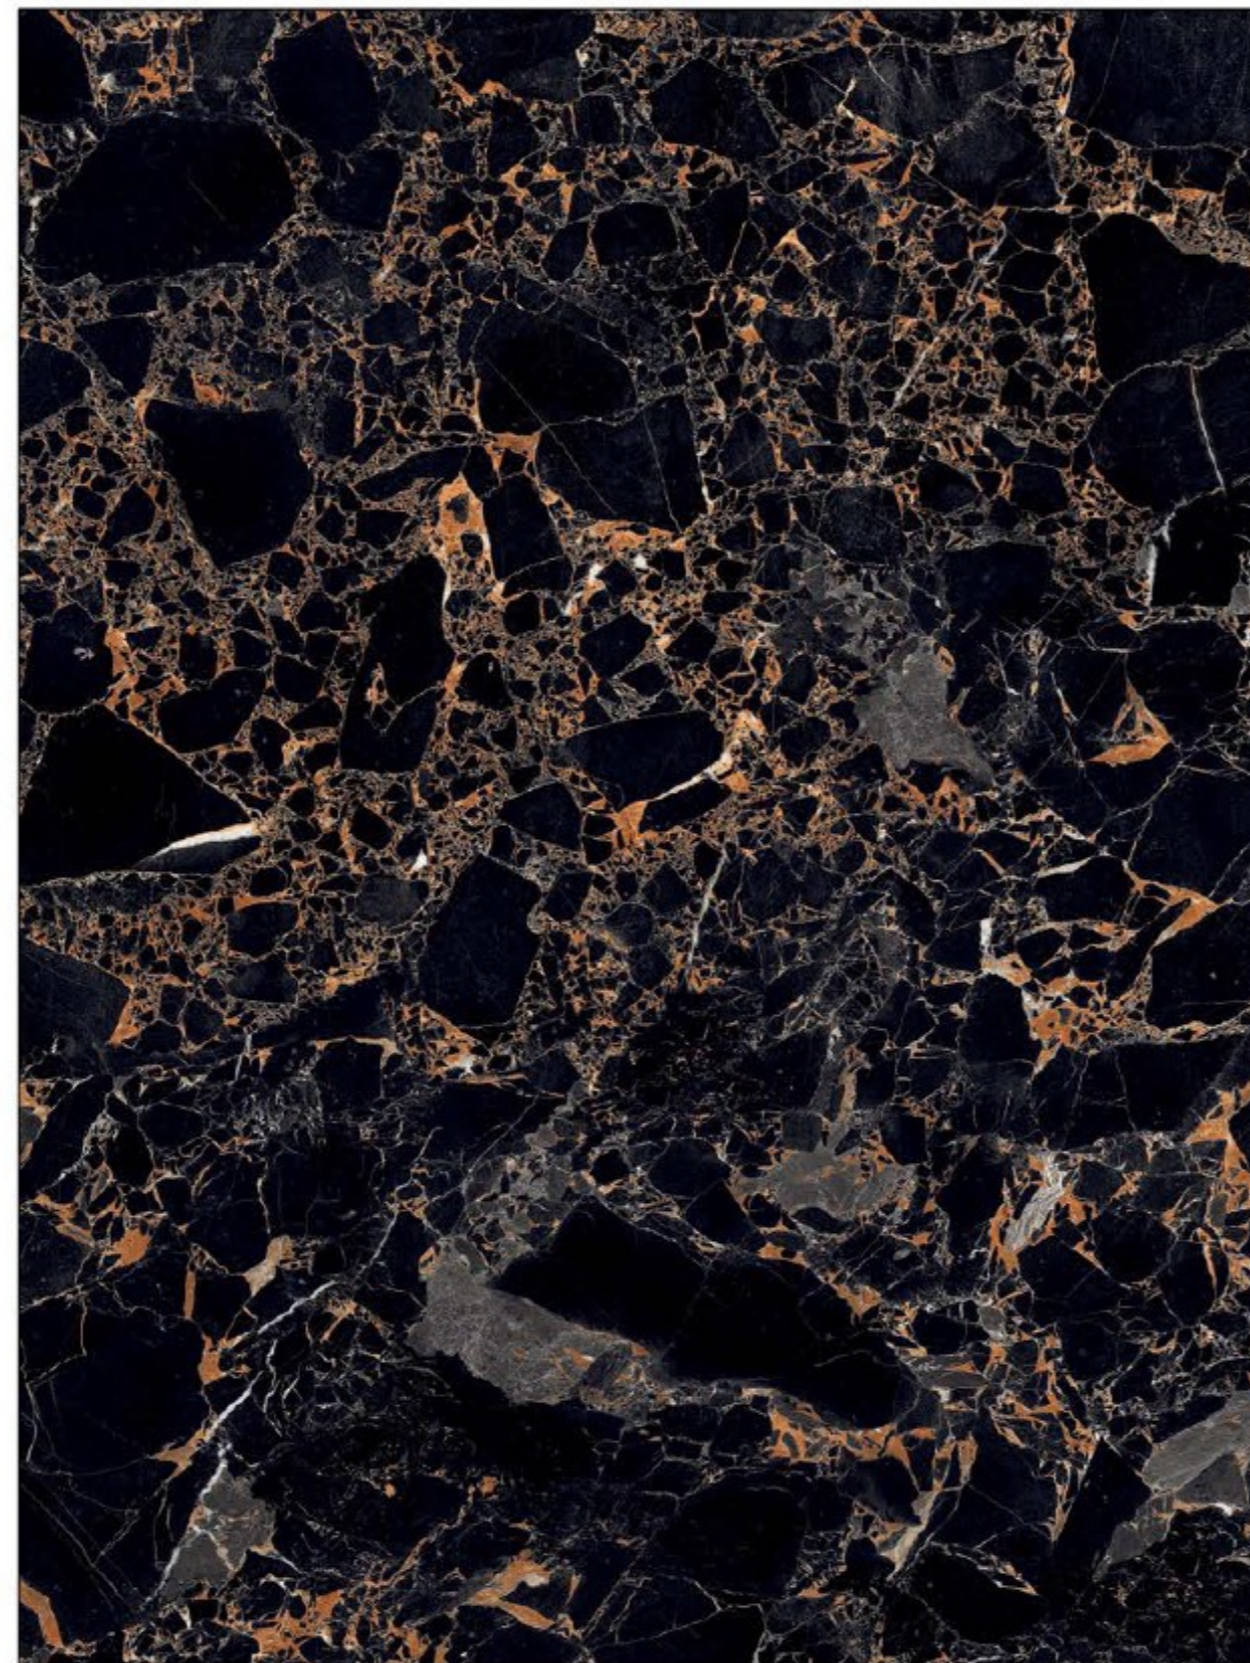

Design Name

THUNDER BLACK

Size : 1200x1600_{mm}

Thickness : 15_{mm}

Body Color : Black

Finish : Polished