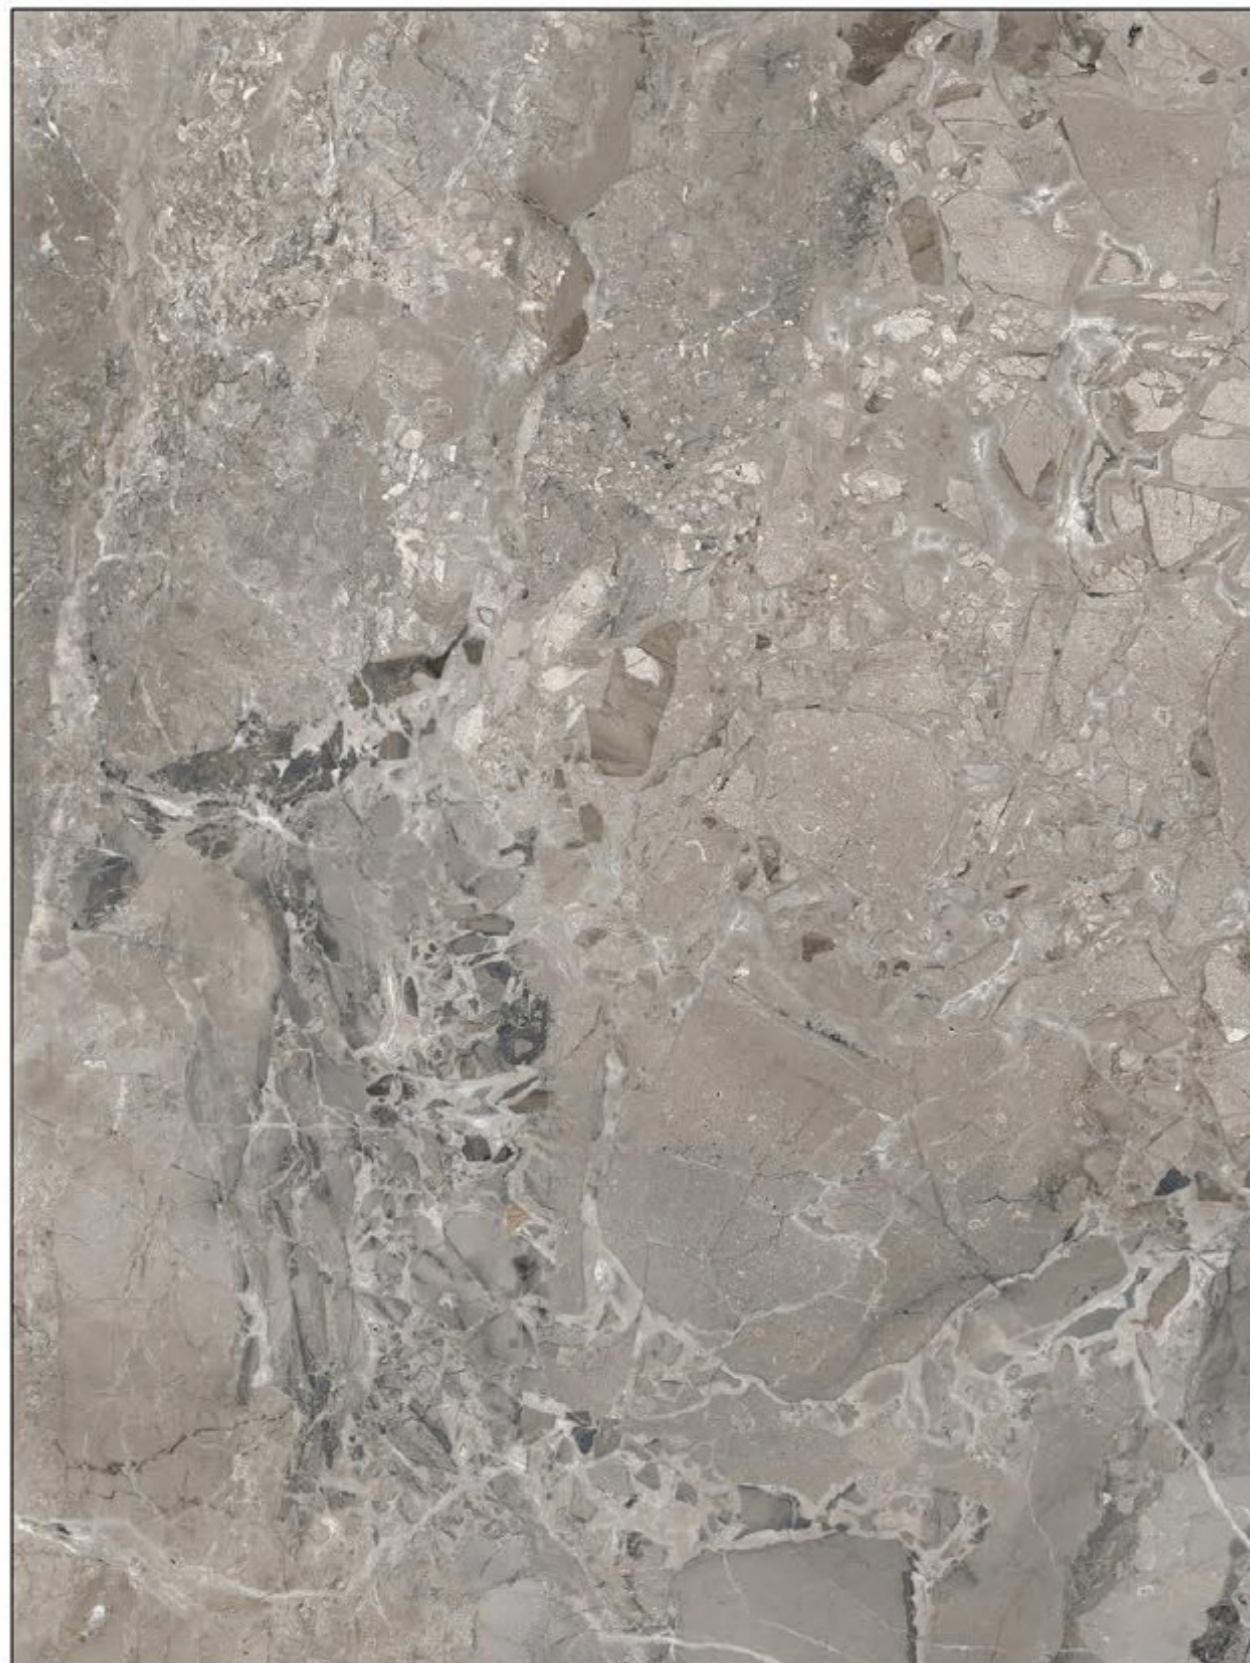

Design Name

BRECCIA MARINO ASH

Size : 1200x1600_{mm}

Thickness : 15_{mm}

Body Color : GREY

Finish : Polished